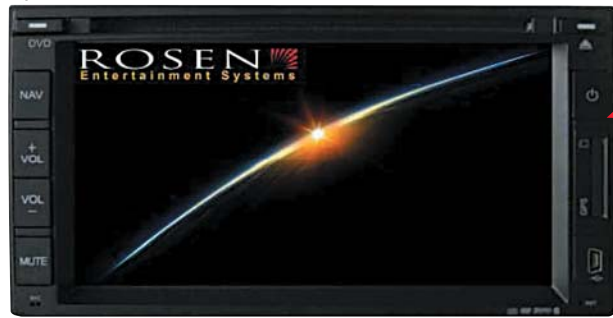

LESCO

D I S T R I B U T I N G

ROSEN
ENTERTAINMENT SYSTEMS

Factory-Look Series

New Universal 2 DIN In-Dash, Multimedia, Navigation System

P/N: DS-UN1010-H11

Powered By

Nav N Go

Standard Super System Features...

- 6.2" HI-DEF, Touch-Screen LCD Display
- Navigation includes voice and visual turn-by-turn directions,
- 11 Million plus Points-of-Interest Library • 3D Route & Building Views for Major Cities • 5 Language Options (English/Spanish/Korean/Japanese & Chinese-Mandarin) • High Speed NAVI Processor
- Play DVD Movies, Audio CDs or Discs with MP3 Music Files
- 6-Discs Virtual CD Changer (copy your favorite CDs to on-board memory)
- Bluetooth Hands-Free Interface with A2DP Music Streaming
- AM/FM Tuner with Advanced RDS Features
- Supports the Vehicles Steering Wheel Controls
- On-Screen Quick Command Keys for Switching between Sources
- USB Port for Multimedia Playback
- Speed/Red Light Camera Database of 1,600 plus (free on-line updates)
- Dual-Zone Interface for Video Playback on Optional Rear Seat Screens
- iPod™ Interface (requires optional cable)
- Satellite Radio Ready (requires optional parts)
- Back-up Camera and/or Sensor Ready (requires optional parts)
- Other System Features:
- Detailed Owners Manuals (system and navigation)
- New Larger Format user Quick Reference Book – provide simple step-by-step instructions with color photos
- New Feature-by-Feature Instructional CD Included