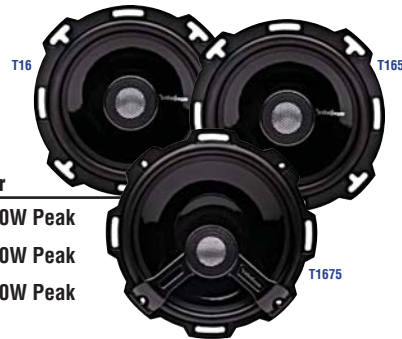

## Power Coaxials

- VAST (Vertical Attach Surround Technique) • Flex Fit Basket Design • Offset Cantilever Mounted Tweeter Design • 3/4"/19mm Aluminum Dome Tweeter

Model	Size	Type	Power
<b>T16</b>	6"	Full Range	70W RMS/140W Peak
<b>T165</b>	6.5"	Full Range	70W RMS/140W Peak
<b>T1675</b>	6.75"	Full Range	75W RMS/150W Peak

## Punch Coaxials

- VAST (Vertical Attach Surround Technique) • Flex Fit Basket Design • Icc (Integrated Concealed Crossover) • 3/4"/19mm Aluminum Dome Tweeter

Model	Size	Type	Power
<b>P16</b>	6"	Full Range	55W RMS/110W Peak
<b>P165</b>	6.5"	Full Range	55W RMS/110W Peak
<b>P1675</b>	6.75"	Full Range/3-Way	60W RMS/120W Peak

## Prime Coaxials

- 18 AWG Stamped Steel Frame • Mica Injected Polypropylene Cone • Includes Grilles and Mounting Hardware • 1/2"/13mm Mylar Balanced Dome Tweeter

Model	Size	Type	Power
<b>R16</b>	6"	Full Range/2-Way	40W RMS/80W Peak
<b>R165</b>	6.5"	Full Range/2-Way	40W RMS/80W Peak
<b>R1675</b>	6.75"	Full Range/3-Way	40W RMS/80W Peak