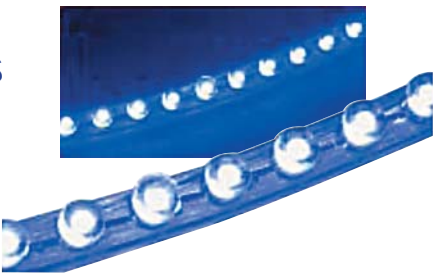

Pipedream
by Audiopipe®

Lighting Accessory Kit

NL-7LEDX

- 7 Color Accessory Kit for all your Lighting Needs
- Choose your Favorite Color • Cycle thru Colors • Constant On • Speed Control Setting • Gradual Mixing of 7 Colors
- Light up your Car, Truck, or Motorcycle
- Contains:
(2) 9" LED Tubes, (2) 6" LED Tubes, 4 Single LED Bulbs, 2 Slim Remotes, 4 Control Module • Installation Hardware and Instructions Included

Flexible LED Strips

NL-F1010CW-WH – 10" White

NL-F2010CW-WH – 20" White

- 10" or 20" Flexible White LED Strips

NL-F1072CW-BL – Blue

- 72" Flexible Blue LED Strips

Snake Eyes LED Strip

LBS-400BL – Blue LEDs

LBS400WH – White LEDs

- Lights up those Tight Spaces • Easy to Install