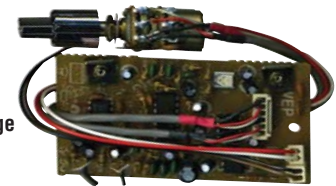

- TP-8B**
- Quick Disconnect Cable • Polarized Quick Disconnect Bullet
- 8 AWG Leads 2 Pin Positive Grip • 2-Fuse Holders 1 Neg./1 Pos. with 30 AMP Fuses
- 14 Foot Long

- DM-452**
- 5-Pin CB Echo Power Microphone
- Echo Time Control
- Slide Echo Volume Control • Soft Belden Type Microphone Cord
- Built-in Variable Power

- DM507-4**
- 4-Pin Hand-held Omni-Directional Dynamic Mic
- 9' Curly Cord
- DM507-5**
- 5-Pin Mic

- CM4**
- Professional Series Handheld CB Microphone
- 4-Pin Cobra/Uniden

- 711**
- Heavy Duty 4" Extension Speaker
- 8 ohm • 10 Watts
- 10' Speaker Cord
- 3.5mm Plug
- Mounting Bracket & Hardware included

- BB3**
- Echo Board Small Type with Plug-in Dual Control (Tornado Echo)

- LT2D**
- Echo Board 2-Stage

- VR-1A**
- 24 VDC to 12 VDC Reducer
- 10A Max Output Current
- Over-volt Protection
- Reverse Polarity Protection
- 5.2" W x 2.6" H x 5" D