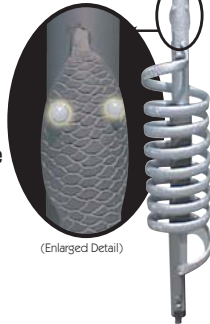

# WORKMAN Bandit

- VIPER 1 – Gray**
- VIPER 2 – Gloss Black**
- VIPER 2F – Flat Black**
- CB Antenna w/Unique Snake Skin Appearance
- Eyes Glow in the Dark
- Stainless Steel Whip
- 25,000 Watts Power Handling Capability