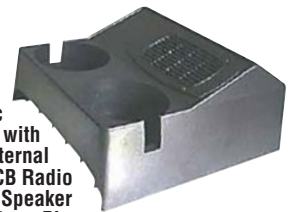

LESCO

DISTRIBUTING

WORKMAN Bandit

- VIPER 1 – Gray**
VIPER 2 – Gloss Black
VIPER 2F – Flat Black
- CB Antenna w/Unique Snake Skin Appearance
 - Eyes Glow in the Dark
 - Stainless Steel Whip
 - 25,000 Watts Power Handling Capability

- L-PAD**
- Magnetic Antenna Mount
 - Superstar Launchpad
 - 3 Powerful 5" Magnets
 - Heavy Duty Aluminum Plate with Heavy-Duty Right Angle SO-239 Stud • 3/8" x 24

- DM-452**
- 5-Pin CB Echo Power Microphone
 - Echo Time Control
 - Slide Echo Volume Control • Soft Belden Type Microphone Cord
 - Built-in Variable Power

- BB3**
- Echo Board Small Type with Plug-in Dual Control (Tornado Echo)

- LT2D**
- Echo Board 2-Stage

- ROGERBEEP**
- Noise Toy
 - 2 Tone Module adds the "Beep" Sound to your Transmission when you unkey
 - May be Added to any Radio

- PP1**
- Peat/Repeat Unit
 - Can Record & Playback any Sound you like

- DS78B**
- Drink Holder Console • CB Radio Plastic Hump Mount with Speaker • External Speaker for CB Radio or Scanner • Speaker Cord with 3.5mm Plug