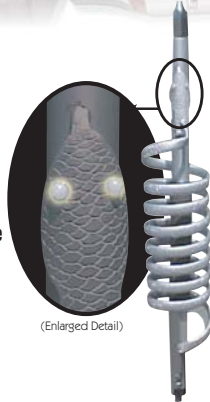

LESCO

DISTRIBUTING

WORKMAN Bandit

- VIPER 1 – Gray**
VIPER 2 – Gloss Black
VIPER 2F – Flat Black
- CB Antenna w/Unique Snake Skin Appearance
 - Eyes Glow in the Dark
 - Stainless Steel Whip
 - 25,000 Watts Power Handling Capability

- BANDIT2**
- 18' Omni-Directional Tunable Base Station CB/HAM Antenna • 3, 6' Sections & is a 1/2 Wave over 1/4 Wave Design
 - Rated at 2000 Watts PEP Power Handling • Pre-tuned for the 11 Meter Band • High-gain Tuning Rings • Mounting Bracket and Hardware included

- L-PAD**
- Magnetic Antenna Mount
 - Superstar Launchpad
 - 3 Powerful 5" Magnets
 - Heavy Duty Aluminum Plate with Heavy-Duty Right Angle SO-239 Stud • 3/8" x 24

- DM-452**
- 5-Pin CB Echo Power Microphone
 - Echo Time Control
 - Slide Echo Volume Control • Soft Belden Type Microphone Cord
 - Built-in Variable Power

- DM507-4**
- 4 Pin Hand-held Omni-Directional Dynamic Mic
 - 9' Curly Cord
 - Bulk

- CM4**
- Professional Series Handheld CB Microphone
 - 4-Pin Cobra/Uniden

- 711**
- Heavy Duty 4" Extension Speaker
 - 8 ohm • 10 Watts
 - 10' Speaker Cord
 - 3.5mm Plug
 - Mounting Bracket & Hardware included