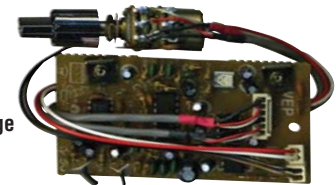

- BANDIT2**
- 18' Omni-Directional Tunable Base Station CB/HAM Antenna • 3, 6' Sections & is a 1/2 Wave over 1/4 Wave Design
 - Rated at 2000 Watts PEP Power Handling • Pre-tuned for the 11 Meter Band • High-gain Tuning Rings • Mounting Bracket and Hardware included

- L-PAD**
- Magnetic Antenna Mount
 - Superstar Launchpad
 - 3 Powerful 5" Magnets
 - Heavy Duty Aluminum Plate with Heavy-Duty Right Angle SO-239 Stud • 3/8" x 24

- DM-452**
- 5-Pin CB Echo Power Microphone
 - Echo Time Control
 - Slide Echo Volume Control • Soft Belden Type Microphone Cord
 - Built-in Variable Power

- DM507-4**
- 4 Pin Hand-held Omni-Directional Dynamic Mic
 - 9' Curly Cord
 - Bulk

- CM4**
- Professional Series Handheld CB Microphone
 - 4-Pin Cobra/Uniden

- 711**
- Heavy Duty 4" Extension Speaker
 - 8 ohm • 10 Watts
 - 10' Speaker Cord
 - 3.5mm Plug
 - Mounting Bracket & Hardware included

- BB3**
- Echo Board Small Type with Plug-in Dual Control (Tornado Echo)

- LT2D**
- Echo Board 2-Stage

- ROGERBEEP**
- Noise Toy
 - 2 Tone Module adds the "Beep" Sound to your Transmission when you unkey
 - May be Added to any Radio