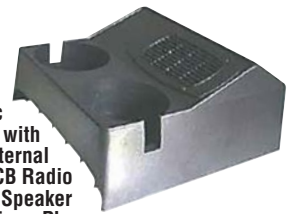

- BB3**
- Echo Board Small Type with Plug-in Dual Control (Tornado Echo)

- LT2D**
- Echo Board 2-Stage

- VR-1A**
- 24 VDC to 12 VDC Reducer
- 10A Max Output Current
- Over-volt Protection
- Reverse Polarity Protection
- 5.2" W x 2.6" H x 5" D

- PP1**
- Peat/Repeat Unit
- Can Record & Playback any Sound you like

- DS78B**
- Drink Holder Console • CB Radio Plastic Hump Mount with Speaker • External Speaker for CB Radio or Scanner • Speaker Cord with 3.5mm Plug