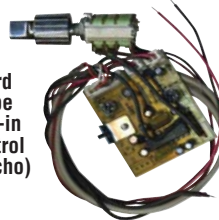

- TP-8B**
- Quick Disconnect Cable • Polarized Quick Disconnect Bullet
- 8 AWG Leads 2 Pin Positive Grip • 2-Fuse Holders 1 Neg./1 Pos. with 30 AMP Fuses
- 14 Foot Long

- DM-452**
- 5-Pin CB Echo Power Microphone
- Echo Time Control
- Slide Echo Volume Control • Soft Belden Type Microphone Cord
- Built-in Variable Power

- DM507-4**
- 4-Pin Hand-held Omni-Directional Dynamic Mic
- 9' Curly Cord
- DM507-5**
- 5-Pin Mic

- CM4**
- Professional Series Handheld CB Microphone
- 4-Pin Cobra/Uniden

- 711**
- Heavy Duty 4" Extension Speaker
- 8 ohm • 10 Watts
- 10' Speaker Cord
- 3.5mm Plug
- Mounting Bracket & Hardware included

- BB3**
- Echo Board Small Type with Plug-in Dual Control (Tornado Echo)

- LT2D**
- Echo Board 2-Stage

- VR-1A**
- 24 VDC to 12 VDC Reducer
- 10A Max Output Current
- Over-volt Protection
- Reverse Polarity Protection
- 5.2" W x 2.6" H x 5" D