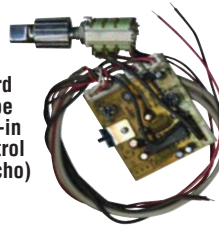

LESCO

DISTRIBUTING

WORKMAN Bandit

- VIPER 1 – Gray**
VIPER 2 – Gloss Black
VIPER 2F – Flat Black
- CB Antenna w/Unique Snake Skin Appearance
 - Eyes Glow in the Dark
 - Stainless Steel Whip
 - 25,000 Watts Power Handling Capability

- L-PAD**
- Magnetic Antenna Mount
 - Superstar Launchpad
 - 3 Powerful 5" Magnets
 - Heavy Duty Aluminum Plate with Heavy-Duty Right Angle SO-239 Stud • 3/8" x 24

- DM-452**
- 5-Pin CB Echo Power Microphone
 - Echo Time Control
 - Slide Echo Volume Control • Soft Belden Type Microphone Cord
 - Built-in Variable Power

- DM507-4**
- 4 Pin Hand-held Omni-Directional Dynamic Mic
 - 9' Curly Cord
 - Bulk

- CM4**
- Professional Series Handheld CB Microphone
 - 4-Pin Cobra/Uniden

- 711**
- Heavy Duty 4" Extension Speaker
 - 8 ohm • 10 Watts
 - 10' Speaker Cord
 - 3.5mm Plug
 - Mounting Bracket & Hardware included

- BB3**
- Echo Board Small Type with Plug-in Dual Control (Tornado Echo)

- LT2D**
- Echo Board 2-Stage

- ROGERBEEP**
- Noise Toy
 - 2 Tone Module adds the "Beep" Sound to your Transmission when you unkey
 - May be Added to any Radio