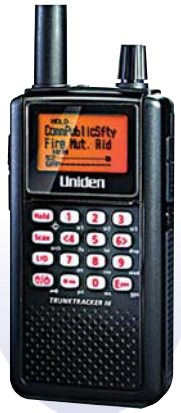

BC370CRS – Base Scanner
 • All Hazard Alert • AM/FM Radio with 30 Presets • Weather Scan • Service Search • Including 800MHz • Atomic Clock • 300 Channels in 10 Banks • Alarm Clock with Snooze • Audio TV Channels 2-13

BC340CRS – Base Scanner
 • 100 Channel Base Scanner with AM/FM Radio • Weather Scan • Service Search • Alarm Clock with Snooze • Audio TV Channel 2-13

BCD396XT – TrunkTracker IV
 • Handheld Scanner with 25000 Dynamic Channels • Motorola Analog • EDACS Analog • LTR Analog Trunking • Priority Scanning • PC Programming and Control • AC Adapter/Charger • 3.5mm Headphone Jack • PC Data Cable
 • Coverage: 25MHz - 1.3GHz
 • 2xAA NIMH Batteries Included

BC72XL – Handheld Scanner
 • 100 Channels in 10 Banks
 Frequencies: 25-54, 108-174, 406-512 MHz • Service Search including Weather, Police, Fire, Aircraft, Marine, & Ham Radio
 • Hypersearch: 180 Steps/Second
 • One-Touch Weather

uniden® Refurbished Also Available

uniden®

NASCAR Series

BC346XT – Scanner
 • Handheld Scanner • TrunkTracker
 • APCO 25 Digital • 9000 Channels
 • Memory Back-up

BC95XLBOX – Scanner
 • 200 Channels/10 Banks
 • 10 Programmable Search Ranges • PC Programmable (Software not Included)
 • 6 Preprogrammed Service Searches • Back-lit Display