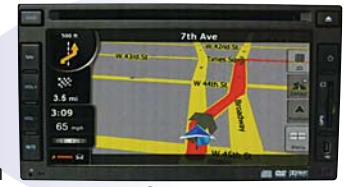

*Additional adapter required for JBL equipped vehicles

All VW models use the same radio

Volkswagen DS-VW0710-M11

- CC-'09, EOS-'07-'09
- GTi MkV-'07-'09, GTi-'06-'09, JETTA-'05-'09, JETTA SPORTSWAGEN-'05-'09, PASSAT-'06-'09, R32-'07-'09, RABBIT-'06-'09, TIGUAN-'08-'09
- Direct Connect to Factory Harness

Universal DS-UN0910-M11

- Double DIN 6.2" Touch Screen LCD Display • Perfectly Fits all Scosche an Metra Installation Kits

Additional Factory-Look Systems Available

GM Series In-Dash Multimedia System with Navigation

DS-GM0710-M11 – For Standard Systems

- High Resolution 7" Touch-Screen LCD Display • Navigation includes Text-to-Speech Voice & Visual Turn-by-Turn Directions • 5 Million Points-of-Interest Library • 3D Route and Building Views for Major Cities • Four Language Options (English/Spanish/French-Canadian/Chinese) • Play DVD Movies/Audio CDs or Discs with MP3 Music Files • Bluetooth Hands-Free Interface w/Built-in Microphone • USB Card Port • Factory Wiring Harness