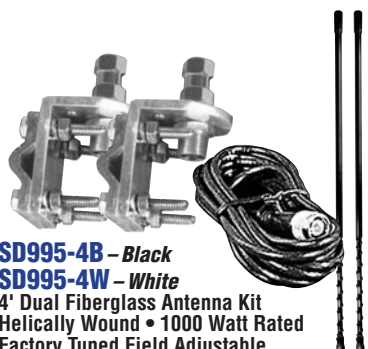

HSD995-4B – Black

HSD995-4W – White

- 4' Dual Fiberglass Antenna Kit
- Helically Wound • 1000 Watt Rated
- Factory Tuned Field Adjustable