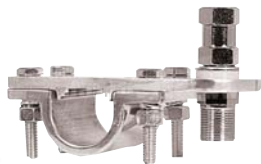

JBC545

- 1 1/4" Round Bar Mirror Bracket with Stud • High Quality Aircraft Aluminum