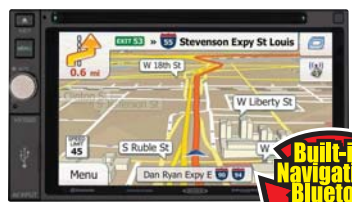

LESCO DISTRIBUTING

Multimedia w/Navigation

Built-in Navigation & Bluetooth

VX7020

- Double DIN In-Dash 6.2" TFT Touchscreen Receiver w/DVD Built-in NAV and Bluetooth
- Audio Controls for Android/iPhone • Pandora Link • SXM Ready with Channel Art • Front USB w/1 Amp Charging • Front 3.5mm Audio Video Input • Rear Audio/Video Input • Video Output • 6v RCA Line Output (F/R/Sub) • Rear Camera Input • Remote Control Included

Built-in Navigation & Bluetooth

VX7012

- Single DIN In-Dash Motorized 7" Hi-Res TFT Touchscreen Multimedia Receiver w/Built-in NAV and Bluetooth • HDMI/MHL for Smartphone Connectivity & Mirroring • App Controls for Android/iPhone/BlackBerry • Pandora Link • SXM Ready • Front USB w/2.1 amp Charging • SD Card Slots • Front 3.5mm A/V Input • Rear A/V Inputs • 6v Line Output (F/R/Sub) • Rear Camera Input

Built-in Navigation & Bluetooth

VX7022

- Double DIN In-Dash 6.2" Hi-Res TFT Touchscreen Multimedia Receiver w/Built-in NAV and Bluetooth • HDMI/MHL for Smartphone Connectivity & Mirroring • App Controls for Android/iPhone/BlackBerry • Pandora Link • SXM Ready • Front USB w/2.1 amp Charging • SD Card Slots • Front 3.5mm A/V Input • Rear A/V Inputs • 6v Line Output (F/R/Sub) • Rear Camera Input

Receivers

HDMI Input

VX4022

- Double DIN 6.2" TFT Touchscreen Multimedia Receiver with HDMI/MHL for Smartphone Connectivity & Mirroring • App Connectivity-iPhone/Android/BlackBerry via jLinkUSB
- Connect via Bluetooth to Stream and Control Pandora/SiriusXM/iHeart Radio/aHa Radio Spotify/Slacker/Tune-In and more • 2.1 amp USB Charging • Front Panel A/V Input & USB SD Card • SiriusXM Satellite Radio Ready