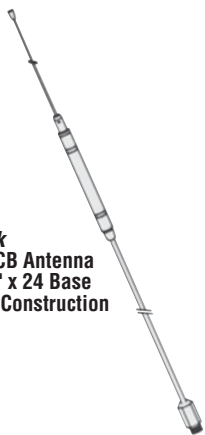

LESCO **DISTRIBUTING**

IC56-6PK
• 102" Stainless Steel Whip Antenna

HQ27 - White
HQ27B - Black
• Center-Load CB Antenna
• 55" Tall • 3/8" x 24 Base
• Long Lasting Construction
• Great Range

IC100B - Black
• 42" Base Load Magnet Mount CB Antenna
• 1 Piece Plastic Housing Covers the Coil & Magnet Mount • Base Load Coil
• Reliable Tuning • 15 Feet of Coax
IC100SB - Black
IC100SW - White
• As above with Spring

SCB-SB - Black
SCB-SW - White
SCB-SR - Red
SCB-SBLU - Blue
• 1000 Watt Capacity CB Antenna • Wide (400 Ch) Bandwidth • Solid Stainless Steel Rod • Hi-Efficiency Coil
• 35" Over-all Height • Mounts on 3/8" x 24 Mount

SSM2
• 2" Dia. Stainless Steel Ball Mount is 180° Adjustable
SSM3
• Stainless Steel Spring Mount with 3/8" x 24 Thread Stud

C29
• Heavy-Duty Stainless Steel Spring
C30
• Chrome Plated Steel Spring