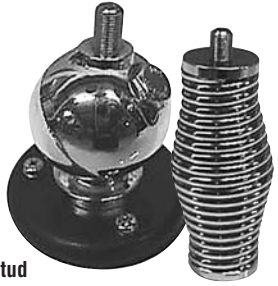

LESCO

DISTRIBUTING

HUSTLER

"Beyond Your Expectations"

IC56-6PK
 • 102" Stainless Steel Whip Antenna

HQ27 - White
HQ27B - Black
 • Center-Load CB Antenna
 • 55" Tall • 3/8" x 24 Base
 • Long Lasting Construction
 • Great Range

IC100B - Black
 • 42" Base Load Magnet Mount CB Antenna
 • 1 Piece Plastic Housing Covers the Coil & Magnet Mount • Base Load Coil
 • Reliable Tuning • 15 Feet of Coax
IC100SB - Black
IC100SW - White
 • As above with Spring

SCB-SB - Black
SCB-SW - White
SCB-SR - Red
SCB-SBLU - Blue
 • 1000 Watt Capacity CB Antenna • Wide (400 Ch) Bandwidth • Solid Stainless Steel Rod • Hi-Efficiency Coil
 • 35" Over-all Height • Mounts on 3/8" x 24 Mount

SSM2
 • 2" Dia. Stainless Steel Ball Mount is 180° Adjustable
SSM3
 • Stainless Steel Spring Mount with 3/8" x 24 Thread Stud

C29
 • Heavy-Duty Stainless Steel Spring
C30
 • Chrome Plated Steel Spring

- Call for Additional Models -