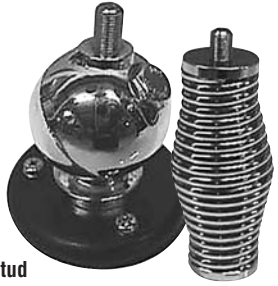

LESCO **DISTRIBUTING**

IC56-6PK
• 102" Stainless Steel Whip Antenna

HQ27 - White
HQ27B - Black
• Center-Load CB Antenna
• 55" Tall • 3/8" x 24 Base
• Long Lasting Construction
• Great Range

IC100B - Black
• 42" Base Load Magnet Mount CB Antenna
• 1 Piece Plastic Housing Covers the Coil & Magnet Mount • Base Load Coil
• Reliable Tuning • 15 Feet of Coax
IC100SB - Black
IC100SW - White
• As above with Spring

SCB-SB - Black
SCB-SW - White
SCB-SR - Red
SCB-SBLU - Blue
• 1000 Watt Capacity CB Antenna • Wide (400 Ch) Bandwidth • Solid Stainless Steel Rod • Hi-Efficiency Coil
• 35" Over-all Height • Mounts on 3/8" x 24 Mount

SSM2
• 2" Dia. Stainless Steel Ball Mount is 180° Adjustable
SSM3
• Stainless Steel Spring Mount with 3/8" x 24 Thread Stud

C29
• Heavy-Duty Stainless Steel Spring
C30
• Chrome Plated Steel Spring