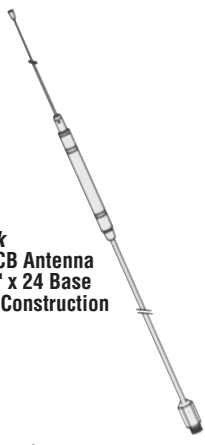

LESCO

DISTRIBUTING

HUSTLER

"Beyond Your Expectations"

IC56-6PK
 • 102" Stainless Steel Whip Antenna

HQ27 - White
HQ27B - Black
 • Center-Load CB Antenna
 • 55" Tall • 3/8" x 24 Base
 • Long Lasting Construction
 • Great Range

IC100B - Black
 • 42" Base Load Magnet Mount CB Antenna
 • 1 Piece Plastic Housing Covers the Coil & Magnet Mount • Base Load Coil
 • Reliable Tuning • 15 Feet of Coax
IC100SB - Black
IC100SW - White
 • As above with Spring

SCB-SB - Black
SCB-SW - White
SCB-SR - Red
SCB-SBLU - Blue
 • 1000 Watt Capacity CB Antenna • Wide (400 Ch) Bandwidth • Solid Stainless Steel Rod • Hi-Efficiency Coil
 • 35" Over-all Height • Mounts on 3/8" x 24 Mount

SSM2
 • 2" Dia. Stainless Steel Ball Mount is 180° Adjustable
SSM3
 • Stainless Steel Spring Mount with 3/8" x 24 Thread Stud

C29
 • Heavy-Duty Stainless Steel Spring
C30
 • Chrome Plated Steel Spring

- Call for Additional Models -