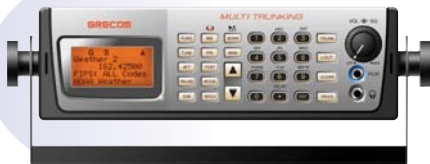

LESCO

DISTRIBUTING

Scanners

- PSR-600 – Digital Desktop/Mobile Scanner**
- Digital Triple Trunking Desktop/Mobile Scanner
 - Multi-System Trunking • SAME and All Hazards Weather Alerting • Menu Driven Programming with Context Sensitive Help

- PSR-500 – Handheld Digital Scanner**
- Digital Triple Trunking • Menu Driven Programming with Context Sensitive Help
 - Upgradeable CPU & DSP Firmware • Multi-System Trunking • SAME and All Hazards Weather Alerting

- PSR-400 – Desktop/Mobile Scanner**
- Triple Trunking Desktop/Mobile Scanner
 - Motorola Analog, EDACS, LTR • SAME (FIPS) Weather Alert • 1,000 Channel/1,500 TGID
 - Backlit Keypad and Display • CTCSS/DCS
 - PC Programmable

- PSR-300 – Handheld Scanner**
- Triple Trunking Handheld Scanner • SAME (FIPS)/Weather Alert • 1,000 Channel/1,500 TGID • Motorola Analog, EDACS, LTR • Backlit Key-pad & Display • PC Programmable
 - CTCSS/DCS