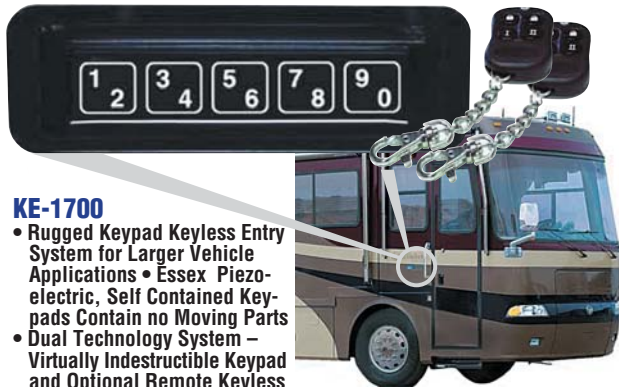

## Keyless Entry Keypads

### **AKE-5BH**

- Low Profile, OEM Style, State-of-the-Art Keyless Entry System Specifically Designed for Vehicle Access Control Requirements
- Six Access Codes • Tamper Alarm • Vandal Resistant Design • 3 Auxiliary Outputs: Open Truck, Storage Compartment or Activate an Auxiliary Device
- illuminated all Weather Keypad: Lights at First Touch for Nighttime Convenience

### **KE-1700**

- Rugged Keypad Keyless Entry System for Larger Vehicle Applications • Essex Piezoelectric, Self Contained Keypads Contain no Moving Parts
- Dual Technology System – Virtually Indestructible Keypad and Optional Remote Keyless Entry • 3 Auxiliary Outputs, Open a Cargo Bay, Storage Compartment, or Activate an AUX Device • Multiple Access Codes – Easily Program up to 5 User Codes from Keypad • Weatherproof, illuminated Keypad – Lights at First Touch for Night-time Convenience