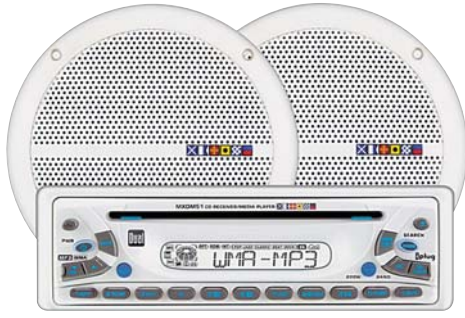

XD1222 – AM/FM/CD Receiver

- Single DIN CD Player/Receiver with Detachable Facepanel • CD-R/CD-RW Compatible • Front Panel USB Charge Port • Front Panel AUX Input (3.5mm)
- 18FM/12AM Presets • Anti-Shock Mechanism

XDMA6540 – AM/FM/CD Receiver

- Single DIN w/Detachable Faceplate • Direct USB Control for iPod/iPhone • Built-in Bluetooth • SD Card Input • SiriusXM and HD Radio Radio Ready
- 18FM/12AM Presets • CD-R/RW/MP3/WMA/AAC Playback • Front USB Input • 3 Pairs RCA Outputs
- Portable Device Mount & Remote Control Included

LESCO

D I S T R I B U T I N G

Dual
MARINE

Marine Receivers/Speakers/Accessories

- MXCP664S1 – CD Receiver PKG. w/4 Speakers**
- 1 DIN Rust-Resistant Chassis w/Detachable Face
 - USB Front Panel Input • 3-Pair of Preamp Outputs
 - 50 Watts x 4 • CD-R/-RW/MP3/WMA Compatible
 - Includes Wireless Infrared Remote, Splash Guard, and Antenna • (4) 6.5" Speakers Dual Cone Design
 - 60 Watts Peak/20 Watts RMS • Corrosion-resistant ABS Construction • 1-piece Basket w/Integrated Grille • Injection-molded Polypropylene Cone
 - Poly-coated Cloth Surround

- MH100 – Marine Gimbal Housing**
- Protective Marine Radio Cover Protects against Damage and Harsh Marine Environment • Flip-down Smoke Tinted Cover • Constructed of UV Resistant Plastic • Fits Most 1.0 DIN Headunits
 - Rust-resistant Mounting Hardware