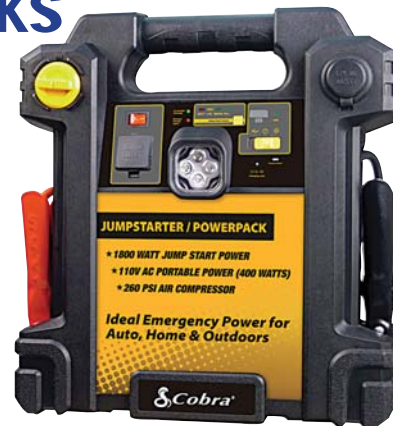

CJIC350

- 900 Peak Amps of Jumpstart Power • 400 Watt/120v AC Output
- 260 PSI Compressor

– Call for Quantity Pricing –