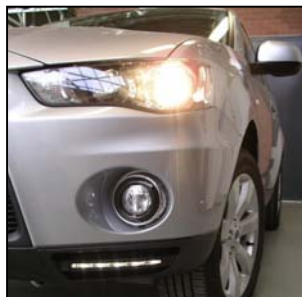

OUTLANDER SPORT