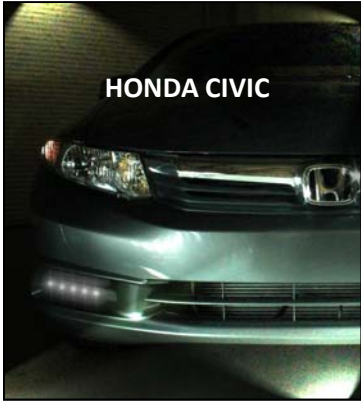

OUTLANDER SPORT

SILVERADO

TUNDRA

CUSTOM DAYTIME RUNNING LIGHTS

PART #	TOYOTA		
260-1002-XB1	SCION XB DAYTIME RUNNING LIGHTS CUSTOM DRL SET - 2011+ SCION XB W/BEZEL ASSEMBLY, 4 LEDS SMALL, FLAT RECTANGLE CHROME, CLEAR LENS		
260-1002-TAC1	TACOMA DAYTIME RUNNING LIGHTS CUSTOM DRL SET - 2000-2011 TOYOTA TACOMA W/BRACKET ASSEMBLY, 4 LEDS SMALL, FLAT RECTANGLE CHROME, CLEAR LENS		
260-1004-TUNB	TUNDRA DAYTIME RUNNING LIGHTS CUSTOM DRL SET - 2007+ TUNDRA W/BEZEL (BLACK FINISH) Slim line daytime running light sets (2), clear lens covers, chrome background with bezels 5 LEDS with 25 degree fascia angle Slim line body 200x20mm, Light aluminum housings		
260-1004-TUNC	TUNDRA DAYTIME RUNNING LIGHTS SAME AS ABOVE, EXCEPT HAS CHROME FINISHED BEZELS		
260-1004-TUNS	TUNDRA DAYTIME RUNNING LIGHTS SAME AS ABOVE, EXCEPT HAS SILVER FINISHED BEZELS		
260-1004-TUNW	TUNDRA DAYTIME RUNNING LIGHTS SAME AS ABOVE, EXCEPT HAS CHROME FINISHED BEZELS		
260-1004-TUNU	TUNDRA DAYTIME RUNNING LIGHTS SAME AS ABOVE, EXCEPT HAS (UNPAINTED)FINISH		
260-1022-TUNU	TOYOTA TUNDRA DAYTIME RUNNING LIGHTS New "Smart Line" Custom Daytime Running Lights designed for 2012+ Toyota Tundra Kit includes: 2 Daytime Running Lights featuring 5 LED's, 2 Customized unpainted OEM bezels with wiring and hardware		
260-1022-TUNC	TOYOTA TUNDRA DAYTIME RUNNING LIGHTS New "Smart Line" Custom Daytime Running Lights designed for 2012+ Toyota Tundra Kit includes: 2 Daytime Running Lights featuring 5 LED's, 2 Customized Chrome OEM bezels with wiring and hardware		
260-1018-TYC	TOYOTA 90MM FOG REPLACEMENT LIGHTS TWO REPLACEMENT 90 MM FOG LIGHTS PREMIUM LEDS W/CAST ALUMINUM HOUSINGS PWM PULSE WIDTH MODULE TO REGULATE VOLTAGE TO LEDS USES FACTORY BEZELS & WIRING ALREADY IN PLACE		