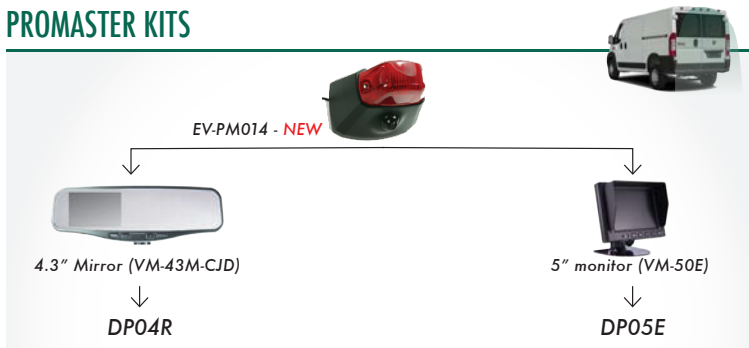

Commercial Camera & Monitor Kits

PROMASTER KITS

- 2014 Promaster
- Super CMOS camera, Infrared LEDs, adj angle
- Mounts behind middle marker light (reuses OEM light)
- Programmable parking lines