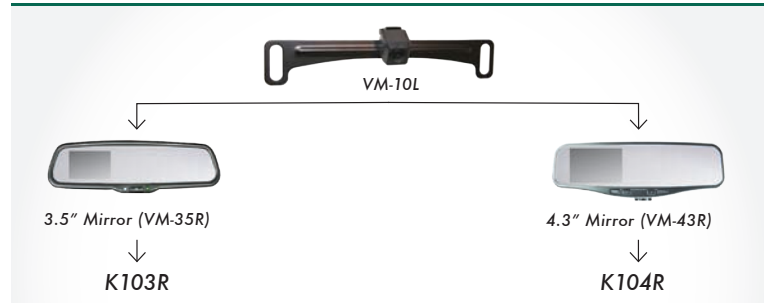

LARGE FORD EMBLEM CAMERA

EV-FORD-L

- 2008-2014 F150 & Super Duty
- Programmable Parking Lines and Image Reverse
- 1/4 Color Camera, 160° diagonal, IP68
- Resolution: NTSC 628(H) x 512(V)
- Vibration Res: >5G, Op Temp: -30°C to +70°C
- Dimensions: 94(H) / 235(W) / 63(D) mm

Add a Front and/or Rear Parking Sensor System to Camera and Mirror or Monitor Installations for the Ultimate Safety Package

Universal Camera & Monitor Kits

LIP MOUNT OR TRUCK HANDLE KITS

- Mounts in lip and van doors, 19mm hole [Hole saw included]
- Programmable Parking Lines and Image Flip

ADJUSTABLE LICENSE PLATE KITS

- Mounts behind license plate or on lip
- Programmable Parking Lines and Image Reverse

MULTI-ANGLE KITS

- Mount on side or lip, snaps into a 22mm hole [Hole saw included]
- Programmable Parking Lines and Image Reverse