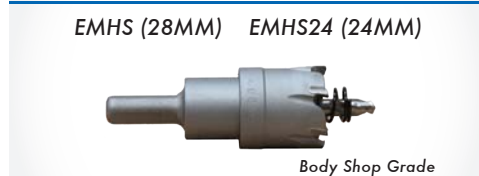

CARBIDE HOLE SAW

EMHS (28MM) EMHS24 (24MM)