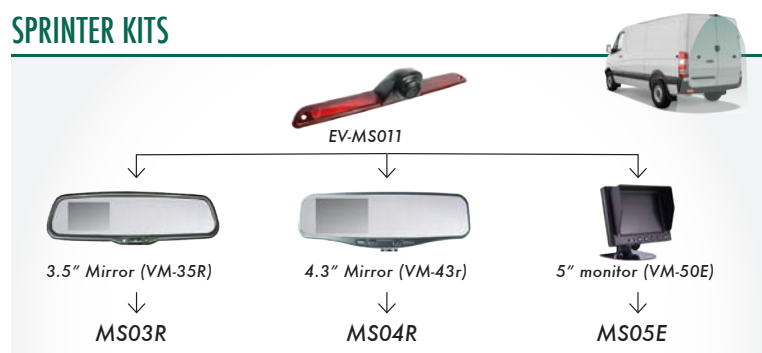

SPRINTER KITS

- Sprinter 2010 - 2013
- Infrared LEDs, adjustable angle