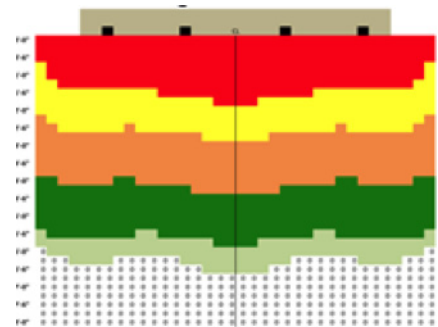

SUPERIOR DETECTION COVERAGE

- Full coverage throughout the pattern range with no dead zones (Actual test results above)
- Audible alerts vary by zone
- 5 zones when using the optional LED display with buzzer

ParkAlert™ PARKING SENSOR SYSTEMS

REAR SENSORS

Matte Black Sensor System	SK-RPSB-M
Silver Sensor System	SK-RPSB-S
White Sensor System	SK-RPSB-W

FRONT SENSORS

Matte Black Sensor System	SK-FPSB-M
Silver Sensor System	SK-FPSB-S
White Sensor System	SK-FPSB-W

TRUCK INSTALLATION KIT

Includes 18' main harness, rubber sensor sleeves, metal hole saw, galvanizer, under bumper brackets.

PA-TRUCK

Dead Zone	Fast Tone	Slow Tone
Constant Tone	Mid Tone	Visual Warning