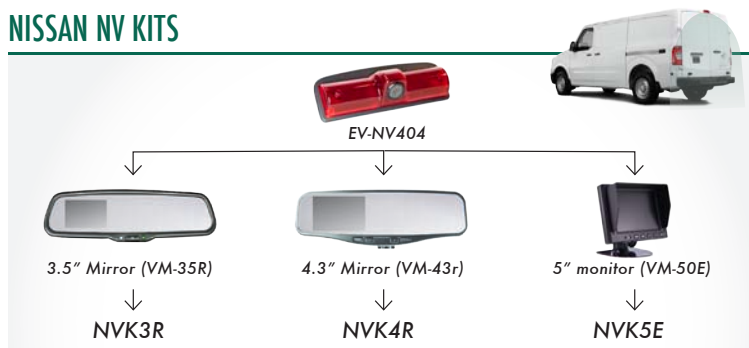

NISSAN NV KITS

- Nissan NV 2011 - 2013
- Infrared LEDs, adjustable angle, replaces third brake light