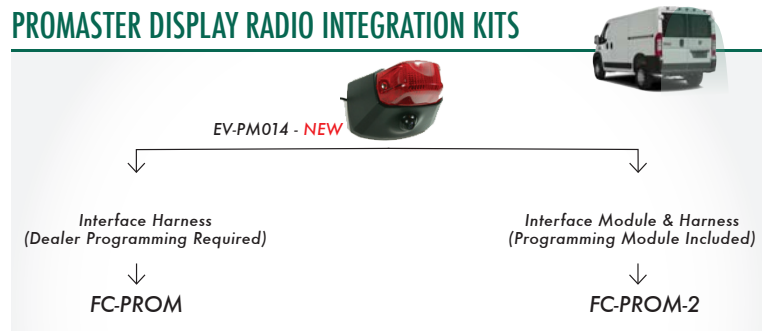

PROMASTER DISPLAY RADIO INTEGRATION KITS

- 2014 Promaster w/ 5" or 8.4" display radio
- Super CMOS camera, Infrared LEDs, adj angle
- Mounts behind middle marker light (reuses OEM light)
- Programmable parking lines