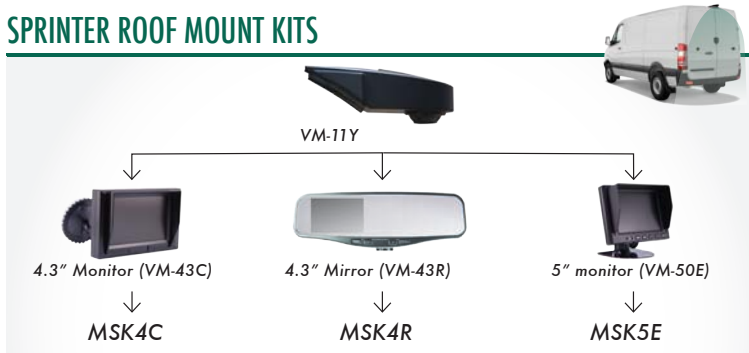

SPRINTER ROOF MOUNT KITS

- Sprinter 2000 - 2013
- Infrared LEDs, adj angle, mounts on vehicle roof, equipped with audio