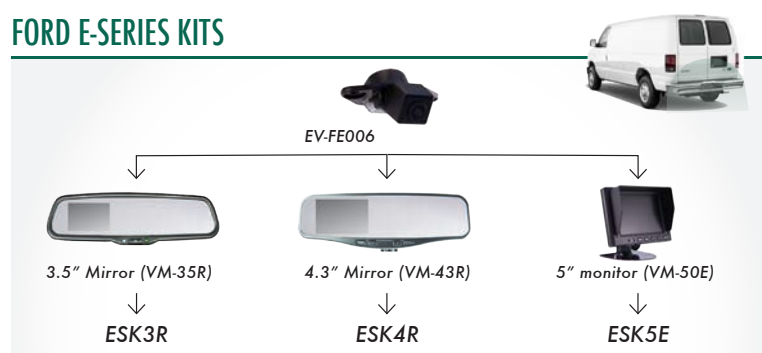

SPRINTER KITS

- Sprinter 2010 - 2013
- Infrared LEDs, adjustable angle

FORD TRANSIT KITS

- Ford Transit 2010 - 2013
- Replaces license plate light, built-in Parking Lines

FORD E-SERIES KITS

- Ford E-Series 2003 - 2013
- Replaces license plate light, built-in Parking Lines