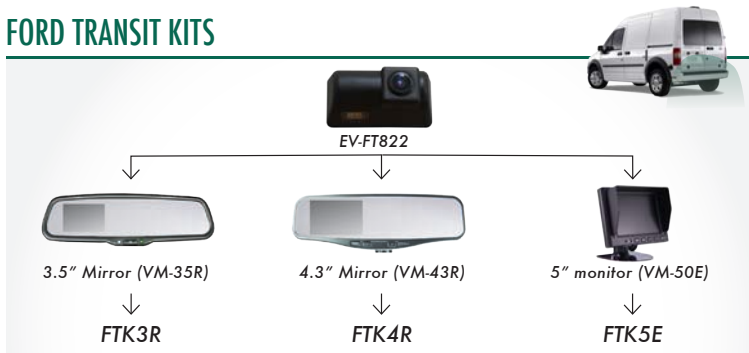

FORD TRANSIT KITS

- Ford Transit 2010 - 2013
- Replaces license plate light, built-in Parking Lines