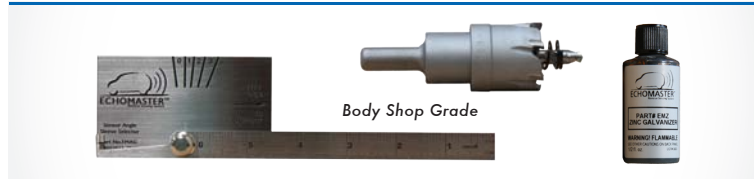

Parking Sensor Accessories & Tools

PRO SERIES: INSTALLATION KIT

#EMIKIT