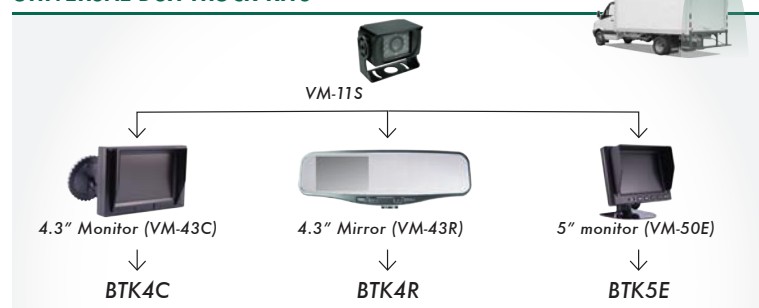

UNIVERSAL BOX TRUCK KITS

- Fits up to 22ft trucks [call for larger vehicle applications] 32ft of cable included
- Adjustable angle, mounts to roof or door, infrared LEDs, equipped with audio