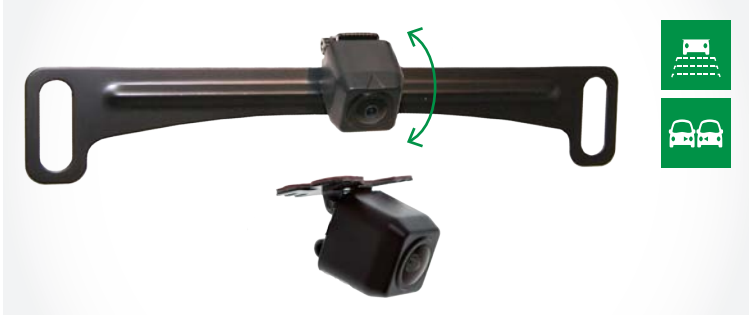

EXTENSION CABLES

VM-PL5-EXT (16FT) VM-PL20 (65FT)

- Waterproof heavy duty extension cables

Universal Cameras

ADJUSTABLE LICENSE PLATE CAMERA

VM-10L

- Mounts behind license plate or on lip
- Programmable Parking Lines and Image Reverse
- 1/3 Color Camera, 170° diagonal, IP67
- Resolution: NTSC 628(H) x 512(V)
- Vibration Res: >5G, Op Temp: -30°C to +70°C
- Dimensions: 22(H) / 22(W) / 33(D) mm
- *Mounts behind license plate or use camera as lip mount