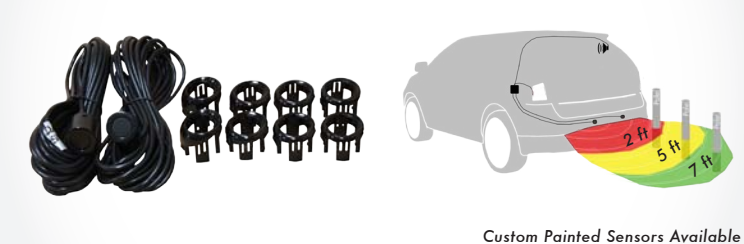

PRO SERIES: 2 EXTRA SENSORS

● EMSP7-B (BLACK) ● EMSP7-S (SILVER) ● EMSP7-W (WHITE) ● EMSP7-P (PRIMER)

Custom Painted Sensors Available

- Extra sensors for Pro Series EMPV7 and EMFN Systems