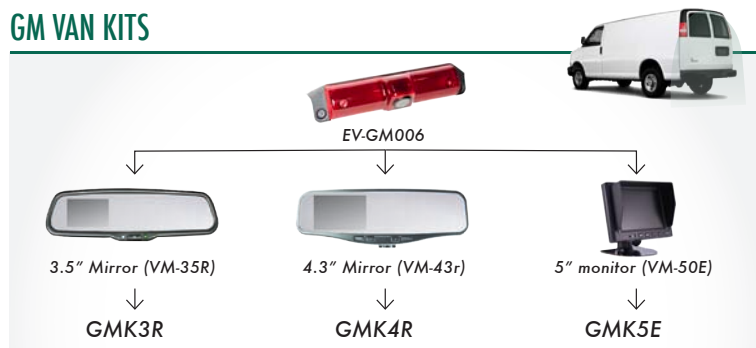

Commercial Camera & Monitor Kits

GM VAN KITS

- Chevrolet Express/GMC Savana 2003 - 2013
- Infrared LEDs, adjustable angle, replaces third brake light