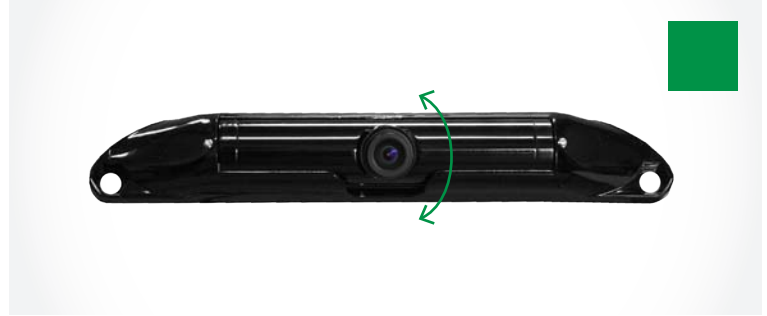

LICENSE PLATE CAMERA

BC35B

- Mounts in front of license plate
- Built-in Parking Lines
- 1/3 Color Camera, 170° diagonal, IP67
- Resolution: NTSC 628(H) x 512(V)
- Vibration Res: >5G, Op Temp: -30°C to +70°C
- Dimensions: 28(H) / 198(W) / 25(D) mm