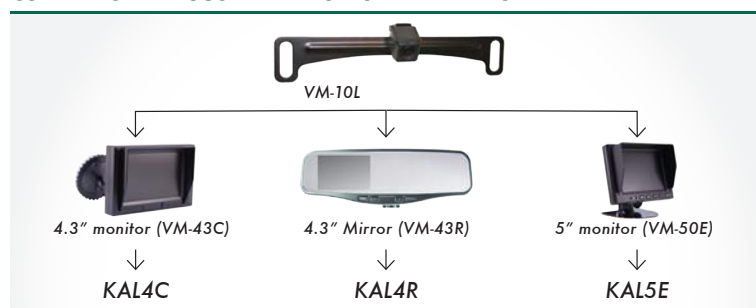

COMMERCIAL ADJUSTABLE LICENSE PLATE KITS

- Mounts behind license plate
- Programmable Parking Lines