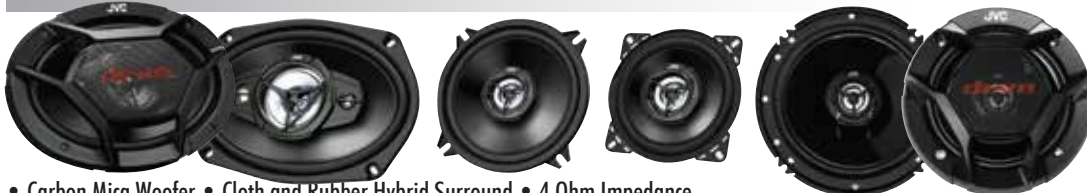

drvn Series Coaxial Speakers

- Carbon Mica Woofer • Cloth and Rubber Hybrid Surround • 4 Ohm Impedance

Model	Size	RMS/Peak Watts	Tweeter
CSDR6940	4-Way 6 x 9"	90W/550W	Dome PEI
CSDR6930	3-Way 6 x 9"	70W/500W	Dome PEI
CSDR6820	2-Way 6 x 8"	45W/300W	Dome PEI
CSV4627	2-Way 4 x 6"	20W/140W	Dome PEI
CSDR620	2-Way 6.5"	50W/300W	Dome PEI
CSDR420	2-Way 4"	35W/220W	Dome PEI
CSDR520	2-Way 5.25"	40W/260W	Dome PEI