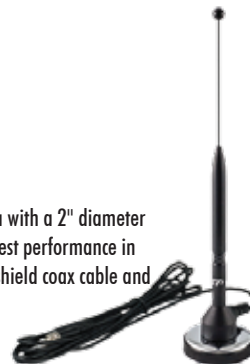

BMUX650M14PI

- Mobile X6 4G LTE Booster With 14" External Antenna
- 50 dB gain • Includes: Mobile X6 50dB 6-Band 3G 4G LTE Extreme Power Wireless Booster, 12V Install Power Supply, 4' Patch Antenna MCT Female Connector and 14" MCT Small Mag

SEM14THX

- 14" enclosed dual coil high gain antenna with thru-hole mount • Provides best performance in flat terrain • 14 ft of quad shield coax cable and an MCT female connector.

SEM14MX

- 14" magnetic mount antenna with a 2" diameter magnetic base • Provides best performance in flat terrain • 10 ft of quad shield coax cable and an MCT female connector.

SEM11MX

- 11" magnetic mount antenna with a 2" diameter magnetic base • Provides best performance in flat terrain • 10 ft of quad shield coax cable and an MCT female connector.

SEM2MX

- 2" magnetic mount antenna with a 2" diameter magnetic base • Provides best performance in flat terrain • 10 ft of quad shield coax cable and an MCT female connector.

BBUX672GAP

- Stealth X6 72dB 6-Band 3G 4G LTE Extreme Power Building Booster Kit- With 2 Extreme Gain Directional Antennas with F connectorS • 50 dB gain • Choose external antennas and cables with MCT connectors
- Includes: Stealth X6 72dB Amp Only With F Connectors, Panel Antenna F female Connector, 30ft Pro-X Outdoor RG6 "F" Male "F" Female, 120V Wall Power Supply, F Female Connector Wide Band Directional High Gain Antenna 18" and 50ft Pro-X Outdoor RG6 "F" Male "F" Female