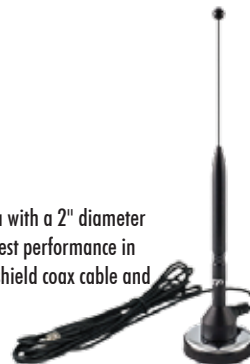

BMUX650M14PI

- Mobile X6 4G LTE Booster With 14" External Antenna
- 50 dB gain • Includes: Mobile X6 50dB 6-Band 3G 4G LTE Extreme Power Wireless Booster, 12V Install Power Supply, 4' Patch Antenna MCT Female Connector and 14" MCT Small Mag

SEM14THX

- 14" enclosed dual coil high gain antenna with thru-hole mount • Provides best performance in flat terrain • 14 ft of quad shield coax cable and an MCT female connector.

SEM14MX

- 14" magnetic mount antenna with a 2" diameter magnetic base • Provides best performance in flat terrain • 10 ft of quad shield coax cable and an MCT female connector.

SEM11MX

- 11" magnetic mount antenna with a 2" diameter magnetic base • Provides best performance in flat terrain • 10 ft of quad shield coax cable and an MCT female connector.

SEM2MX

- 2" magnetic mount antenna with a 2" diameter magnetic base • Provides best performance in flat terrain • 10 ft of quad shield coax cable and an MCT female connector.

BBUX672GAP

- Stealth X6 72dB 6-Band 3G 4G LTE Extreme Power Building Booster Kit- With 2 Extreme Gain Directional Antennas with F connectorS • 50 dB gain • Choose external antennas and cables with MCT connectors
- Includes: Stealth X6 72dB Amp Only With F Connectors, Panel Antenna F female Connector, 30ft Pro-X Outdoor RG6 "F" Male "F" Female, 120V Wall Power Supply, F Female Connector Wide Band Directional High Gain Antenna 18" and 50ft Pro-X Outdoor RG6 "F" Male "F" Female