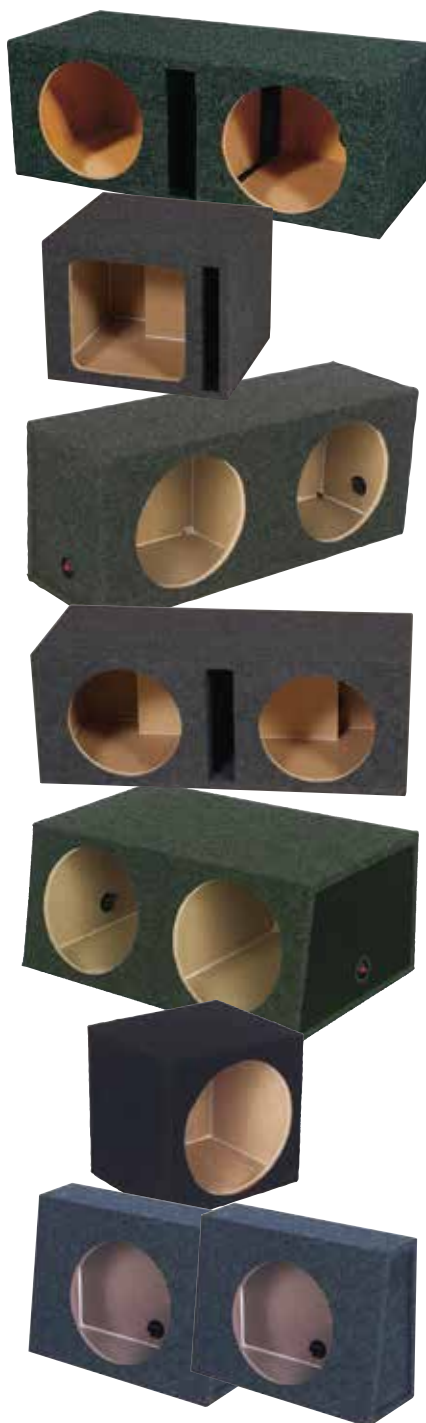

Cables & Speaker Wire

Power Cable Spools

SUPER FLEX CABLE

4GA – BLACK & RED AVAILABLE in 100 FT.
8GA – BLACK & RED AVAILABLE in 250 FT.

Speaker Wire

SUPER FLEX SPEAKER WIRE BLUE/ORANGE

12GA – SPEAKER WIRE - 250 FT.
16GA – SPEAKER WIRE - 500 FT.

– Call for Quantity and Pallet Pricing and Additional Models –

Subwoofer Enclosures

Vented Boxes

- BASS10V 10" Dual Vented Box
- BASS12V 12" Dual Vented Box
- BASS15V 15" Dual Vented Box
- SBASS10V 10" Single Vented Box
- SBASS12V 12" Single Vented Box
- SBASS15V 15" Single Vented Box

Heavy Duty Boxes

Made with 1" MDF on Face plus 3/4" on Rest

- HD110 VENTED 10" Single Heavy Duty Vented Box
- HD112 VENTED 12" Single Heavy Duty Vented Box
- HD115 VENTED 15" Single Heavy Duty Vented Box
- HD210 VENTED 10" Dual Heavy Duty Vented Box
- HD212 VENTED 12" Dual Heavy Duty Vented Box
- HD215 VENTED 15" Dual Heavy Duty Vented Box
- HD110 10" Single Heavy Duty Sealed Box
- HD112 12" Single Heavy Duty Sealed Box
- HD115 15" Single Heavy Duty Sealed Box
- HD210 10" Dual Heavy Duty Sealed Box
- HD212 12" Dual Heavy Duty Sealed Box
- HD215 15" Dual Heavy Duty Sealed Box
- HDBASS12 12" Dual Heavy Duty Sealed Box
- HDBASS15 15" Dual Heavy Duty Sealed Box

Solo Series Boxes

- SOLO10 10" Single Compact Box
- SOLO12 12" Single Compact Box
- SOLO10 2HOLE 10" Dual Compact Box
- SOLO12 2HOLE 12" Dual Compact Box

Twin Boxes

- TW10 10" Twin Wedge Box
- TW12 12" Twin Wedge Box